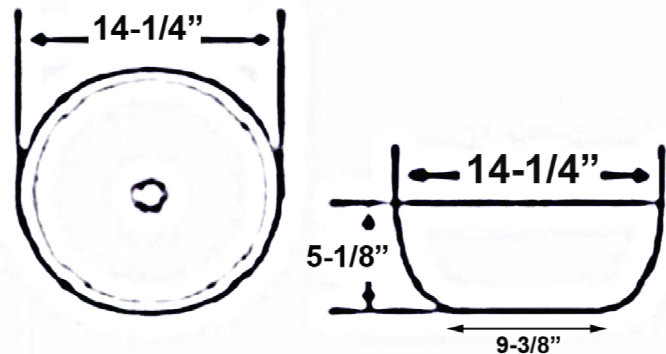

# ELDORA 14" CIRCULAR BASIN

Cat. No.  
4-103WH

Diameter: 14-1/4"  
H: 5-1/8"  
Base: 9-3/8"

## Features:

- ▶ Vitreous China
- ▶ Circular above counter basin
- ▶ No faucet holes
- ▶ No overflow hole
- ▶ 3/8" Rim
- ▶ Can be used with grid drain #5601, #57100 grid drain or umbrella drain #UD701 (Not included)

## Colors:

WH White

**Compliance Certification**  
Meets or exceeds the following specifications: ASME A112.19.2 2013 and CSA B45.1-13 for plumbing fixtures.

**\*Please do NOT drill hole without actual product.**

## Interior Dimensions:

Basin diameter : 13-3/8"  
Basin depth: 4-1/2"  
Back of basin to center of drain: 7-1/8"  
Drain hole: 1-5/8"

**Dimensions of fixture are nominal and may vary within the range of tolerances established by ANSI Standard A112.19.2. Dimensions and specifications subject to change without notice.**